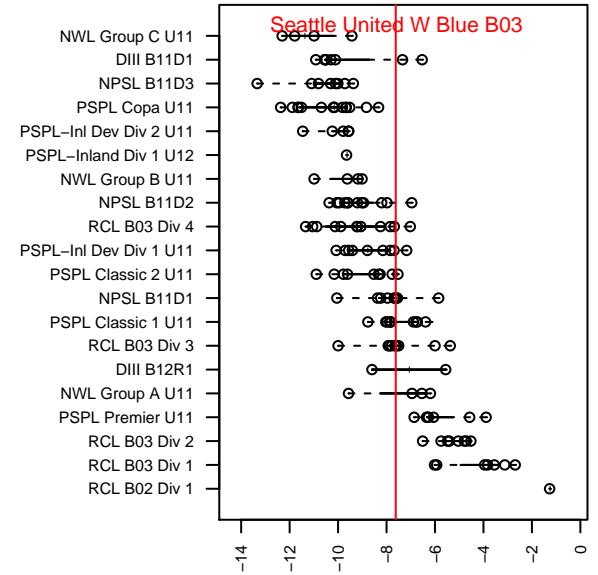

**attack and defense rating
relative to others at age
and all opponents in last 13 months**