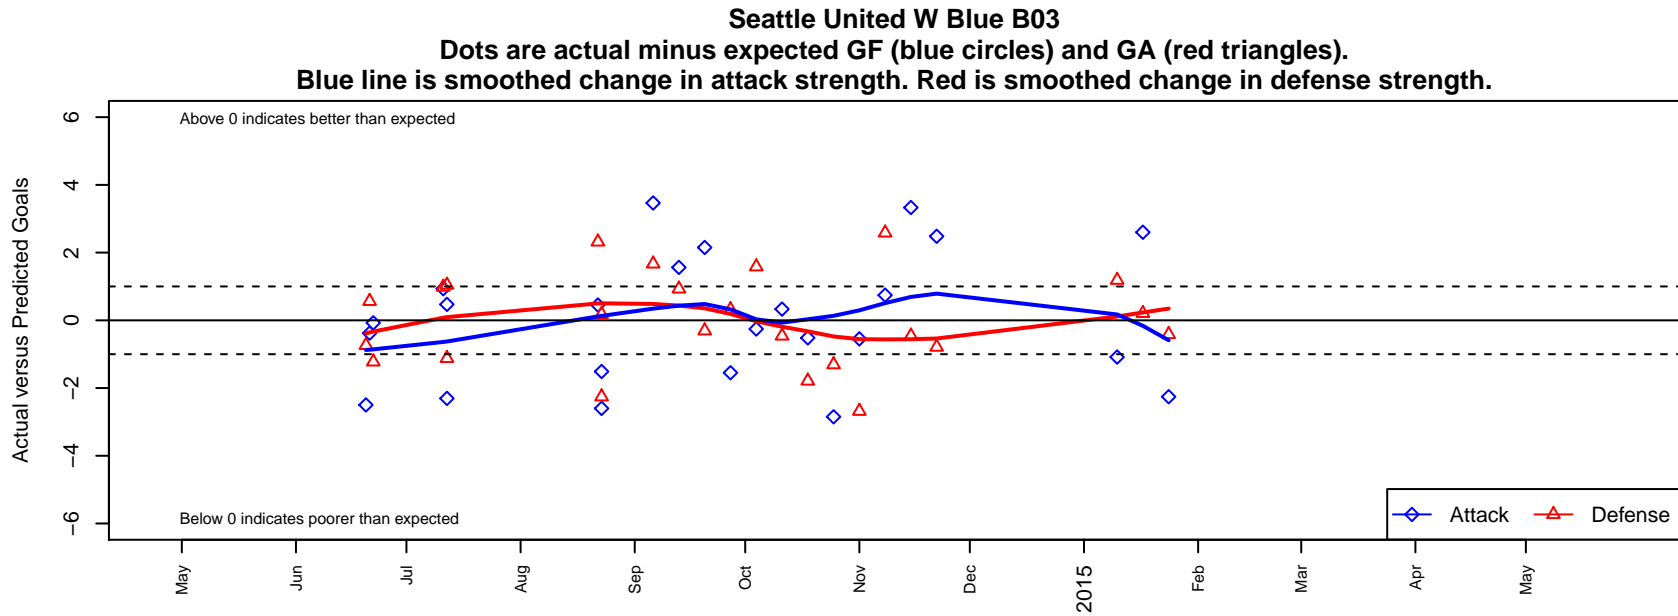

Seattle United W Blue B03

Seattle United Regional
 Seattle, WA
 B03 total strength=375
 attack=0.4 defense=0.13
 fall league = NPSL B11D1

alt names used:
 SEATTLE UNITED BU11 BLUE WEST (WA)
 SU West Blue [B03]
 SEATTLE UNITEDBU11 BLUE WEST
 Seattle United West B03 Blue
 Seattle United West B03 Blue

Venues played:
 2014 Snohomish United Invit U11 Silver
 2014 Seattle Cup BU11
 2014 REDAPT Cup Silver 9v9 U11
 2014 NPSL B11D1
 2014 Founders Cup B03

**attack and defense variance (black dot)
relative to other teams
and top 10 in region**