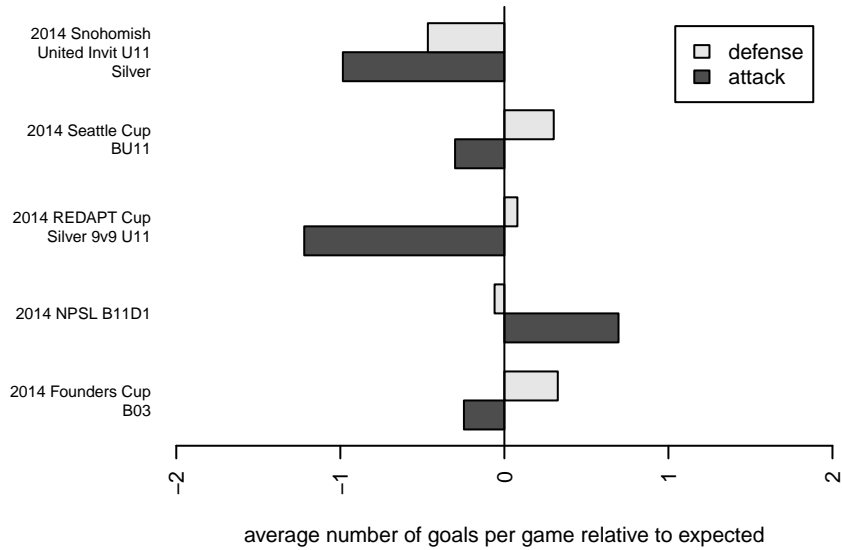

Performance relative to 13 month average